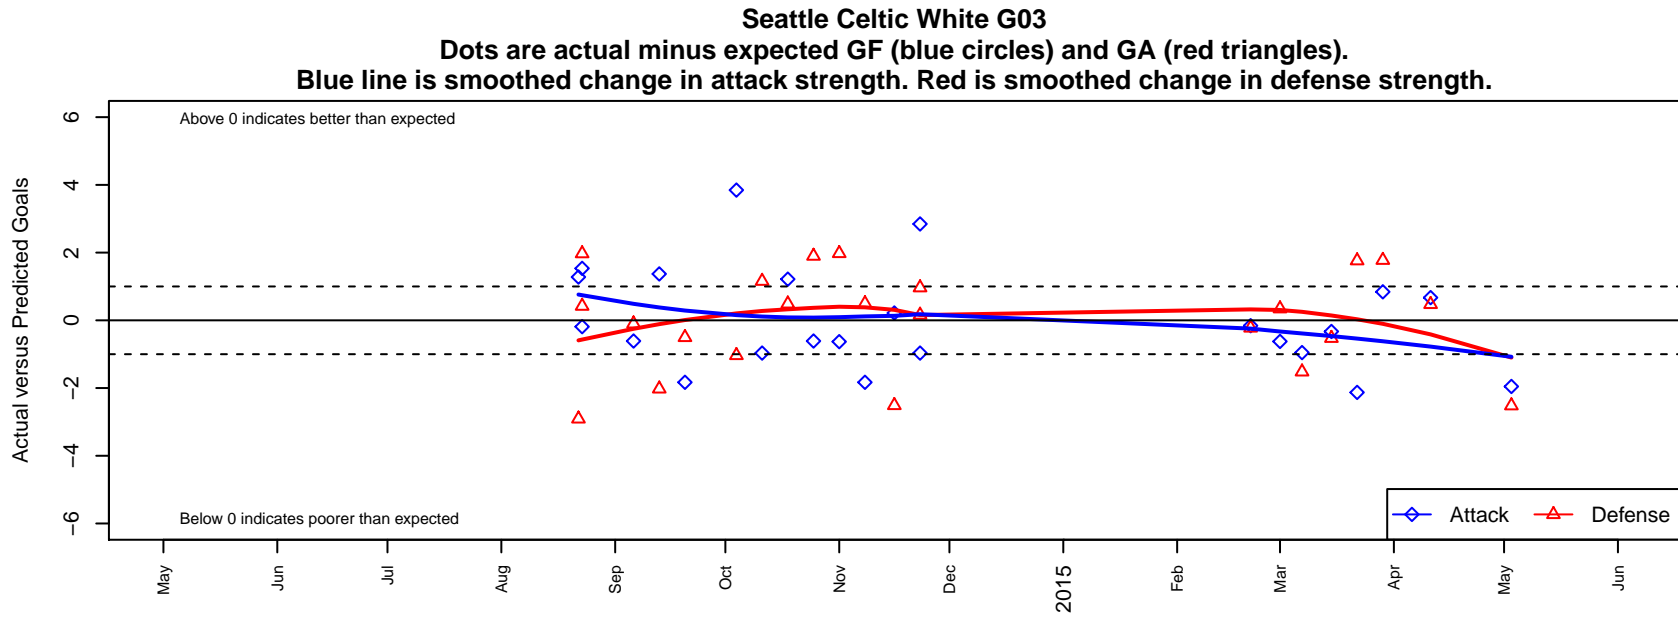

Seattle Celtic White G03

Seattle Celtic
Seattle, WA
G03 total strength=343
attack=0.24 defense=0.18
fall league = PSPL Classic 1 U11
spr league = Spr PSPL Classic 2 U11

alt names used:
Seattle Celtic G03 White
SEATTLE CELTIC G03 WHITE (WA)
Seattle Celtic G03 White

Venues played:
2014 REDAPT Cup Gold 9v9 U11
2014 PSPL Classic 1 U11
2014 Spr PSPL Classic 2 U11

**attack and defense variance (black dot)
relative to other teams
and top 10 in region**

**attack and defense rating
relative to others at age
and all opponents in last 13 months**