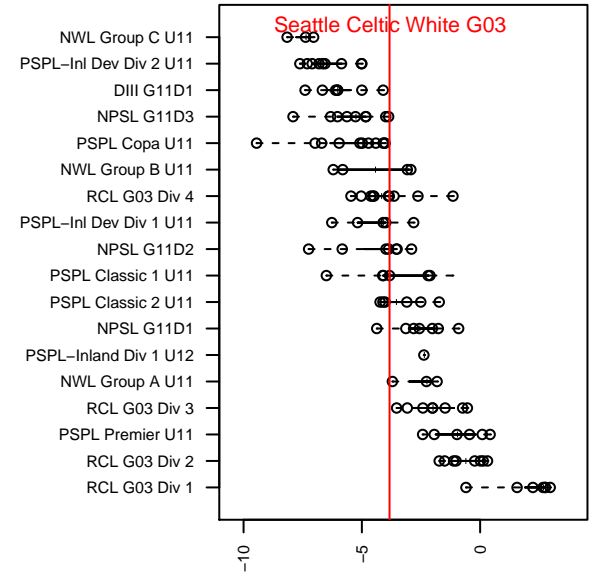

Seattle Celtic White G03

Seattle Celtic
Seattle, WA
G03 total strength=343
attack=0.24 defense=0.18
fall league = PSPL Classic 1 U11
spr league = Spr PSPL Classic 2 U11

alt names used:
Seattle Celtic G03 White
SEATTLE CELTIC G03 WHITE (WA)
Seattle Celtic G03 White

Venues played:
2014 REDAPT Cup Gold 9v9 U11
2014 PSPL Classic 1 U11
2014 Spr PSPL Classic 2 U11

**attack and defense variance (black dot)
relative to other teams
and top 10 in region**

**attack and defense rating
relative to others at age
and all opponents in last 13 months**